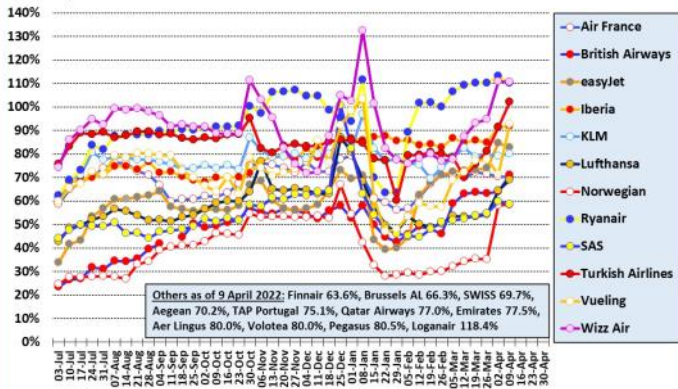

AIR SERVICE ONE
NEWS - DATA - ANALYSIS

Last week in Europe

3 April 2022 - 9 April 2022

Major European airlines in 2021/22 (to 9 Apr 22)

Percent of flights versus same period in 2019 - weekly moving average

Source: Analysis of Eurocontrol data