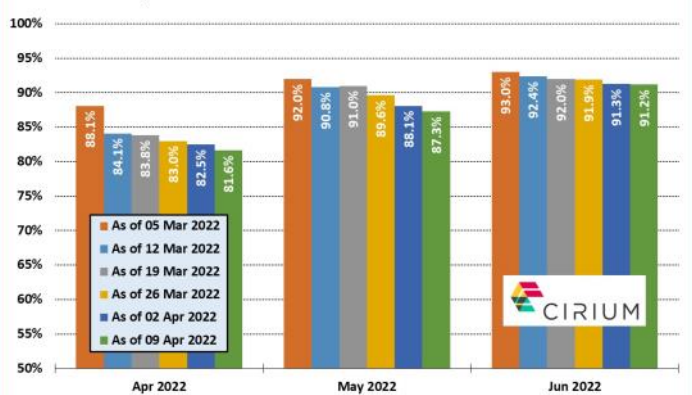

European capacity in 2022

Planned monthly seat capacity as % of 2019 figure by date

Source: Cirium Data and Analytics

New European Routes Database (NERD)