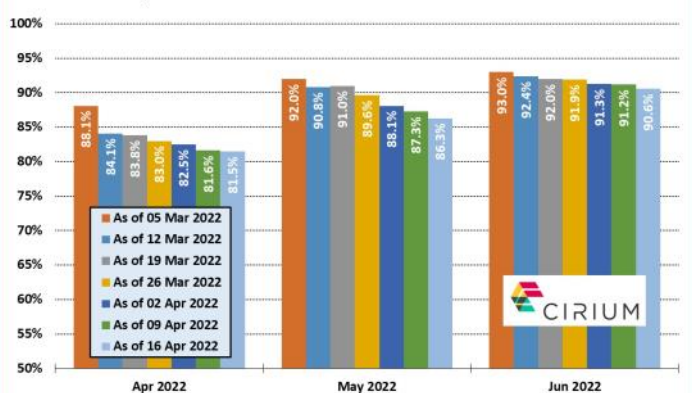

## Major European airlines in 2021/22 (to 16 Apr 22)

Percent of flights versus same period in 2019 - weekly moving average

Source: Analysis of Eurocontrol data

## European capacity in 2022

Planned monthly seat capacity as % of 2019 figure by date

Source: Cirium Data and Analytics