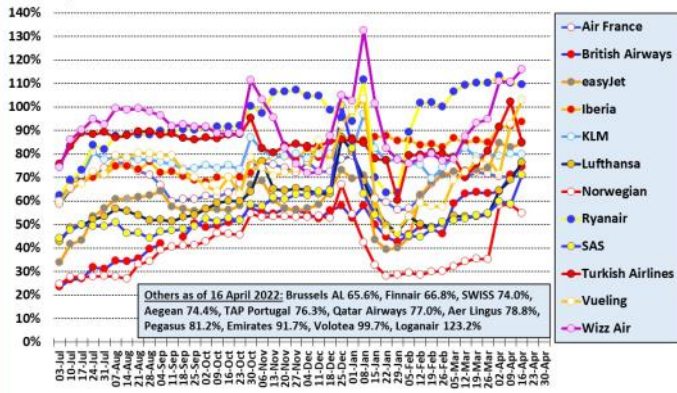

## Major European airlines in 2021/22 (to 16 Apr 22)

Percent of flights versus same period in 2019 - weekly moving average

Source: Analysis of Eurocontrol data

## European capacity in 2022

Planned monthly seat capacity as % of 2019 figure by date

Source: Cirium Data and Analytics