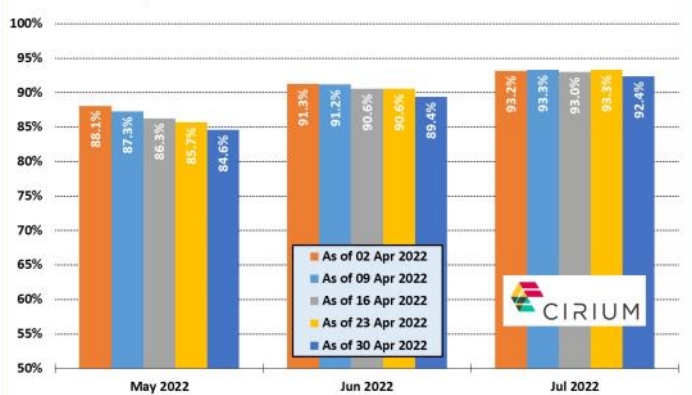

## Major European airlines in 2021/22 (to 30 Apr 22)

Percent of flights versus same period in 2019 - weekly moving average

Source: Analysis of Eurocontrol data

ANKER REPORT

## European capacity in 2022

Planned monthly seat capacity as % of 2019 figure by date

Source: Cirium Data and Analytics

ANKER REPORT