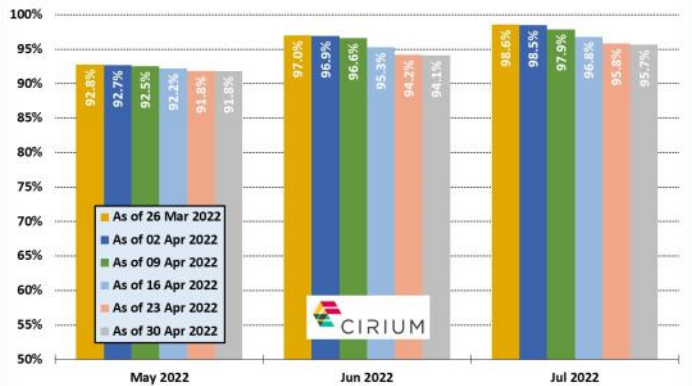

North American* capacity in 2022

Planned monthly seat capacity as % of 2019 figure by date

The ANKER Report North American NEW Routes Database (NAMNERD)