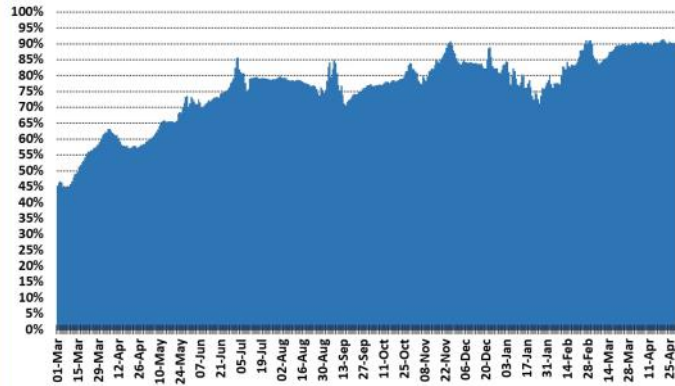

AIR SERVICE ONE
NEWS - DATA - ANALYSIS

Last month in North America

3 April 2022 - 30 April 2022

US airport passengers 1 Mar 2021 to 30 Apr 2022

7-day average compared with same period in 2019