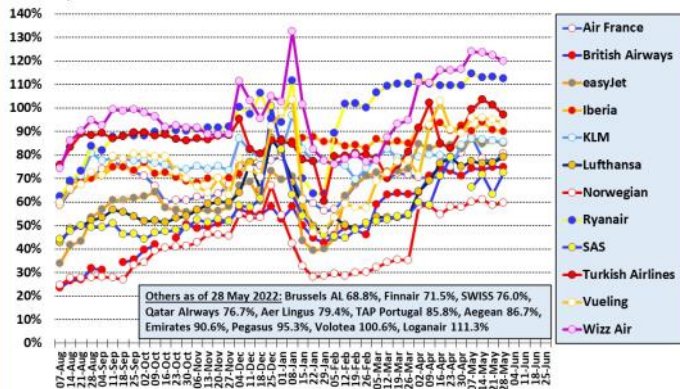

AIR SERVICE ONE
NEWS - DATA - ANALYSIS

Last week in Europe

22 May 2022 - 28 May 2022

Major European airlines in 2021/22 (to 28 May 22)

Percent of flights versus same period in 2019 - weekly moving average

Source: Analysis of Eurocontrol data