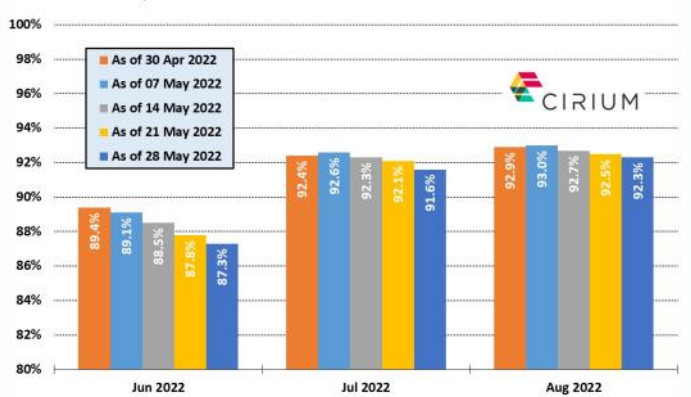

European capacity in 2022

Planned monthly seat capacity as % of 2019 figure by date

Source: Cirium Data and Analytics

New European Routes Database (NERD)