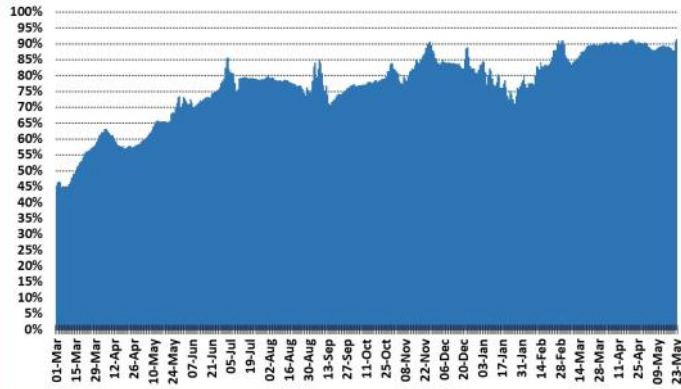

AIR SERVICE ONE
NEWS - DATA - ANALYSIS

Last month in North America

1 May 2022 - 28 May 2022

US airport passengers 1 Mar 2021 to 23 May 2022

7-day average compared with same period in 2019
Source: Derived from daily TSA passenger figures for 2019-2022

Top 15 airlines at US airports in June 2022

Planned seats in June 22 as percentage of June 19 seats (June 22 seats)
Source: Cirium Data and Analytics as of 28 May 2022

The ANKER Report North American New Routes Database (NAMNERD)