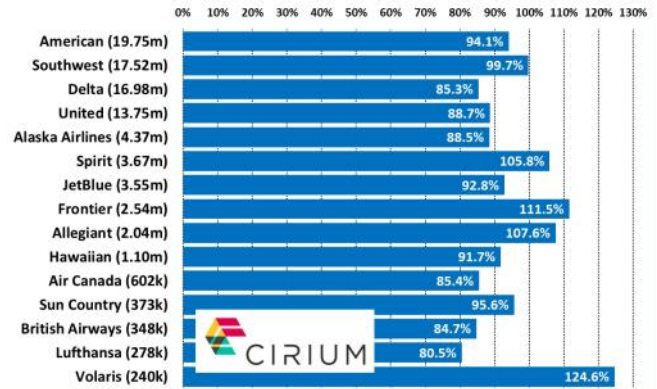

AIR SERVICE ONE
NEWS - DATA - ANALYSIS

Last month in North America

1 May 2022 - 28 May 2022

US airport passengers 1 Mar 2021 to 23 May 2022

7-day average compared with same period in 2019
Source: Derived from daily TSA passenger figures for 2019-2022

Top 15 airlines at US airports in June 2022

Planned seats in June 22 as percentage of June 19 seats (June 22 seats)
Source: Cirium Data and Analytics as of 28 May 2022

The ANKER Report North American New Routes Database (NAMNERD)