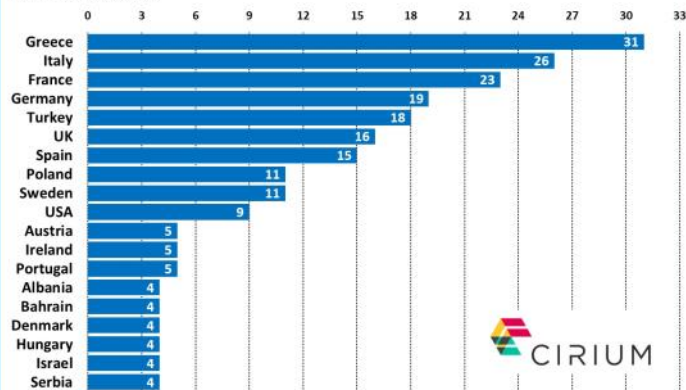

AIR SERVICE ONE
NEWS - DATA - ANALYSIS

Last week in Europe

29 May 2022 - 4 June 2022

Top 19 countries involved in new European routes

For period 29 May 2022 to 4 June 2022 - total of 133 new airline services
Source: Cirium Data and Analytics