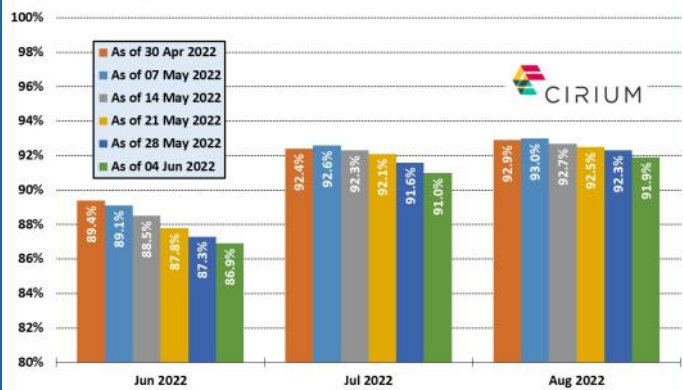

European capacity in 2022

Planned monthly seat capacity as % of 2019 figure by date
Source: Cirium Data and Analytics

New European Routes Database (NERD)