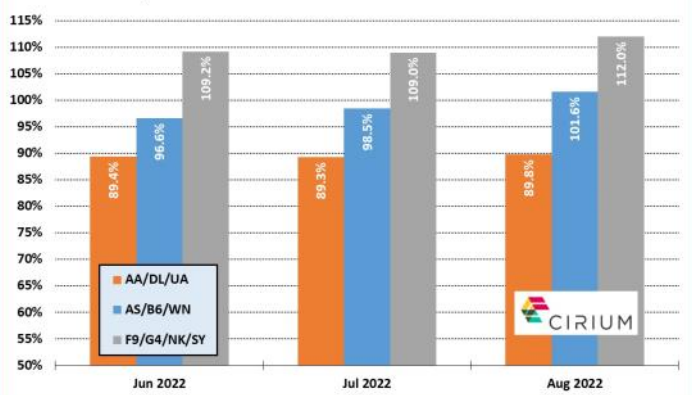

US airline capacity in 2022

Planned monthly seat capacity as % of 2019 figure by airline grouping and month

The ANKER Report North American New Routes Database (NAMNERD)