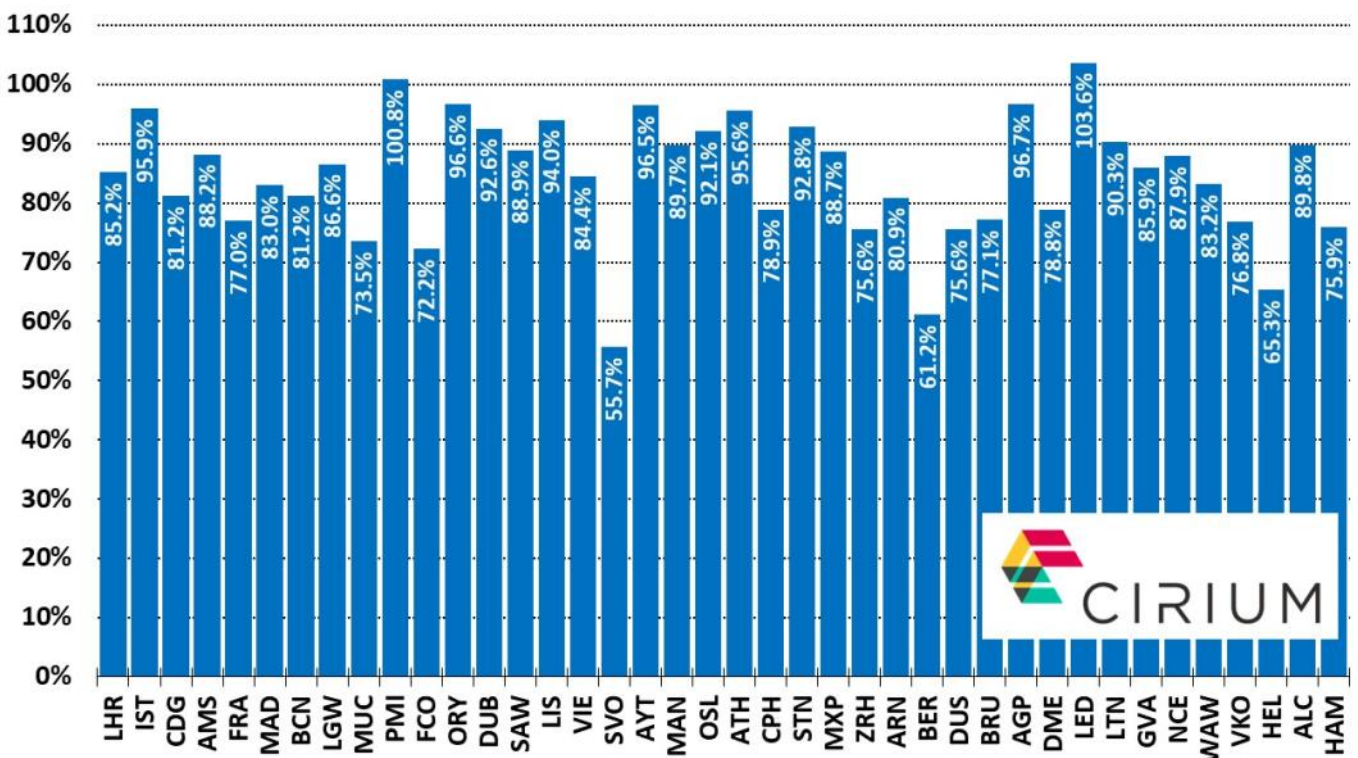

Recovery rate of Europe's top 40 airports

Seat capacity in June 2022 as percentage of June 2019 ranked on June 2022 seats

Source: Cirium Data and Analytics

Sunday 12 June 2022 - Saturday 18 June 2022