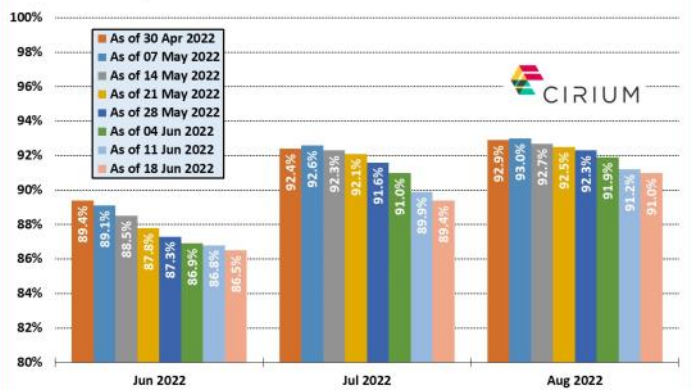

European capacity in 2022

Planned monthly seat capacity as % of 2019 figure by date
Source: Cirium Data and Analytics

New European Routes Database (NERD)