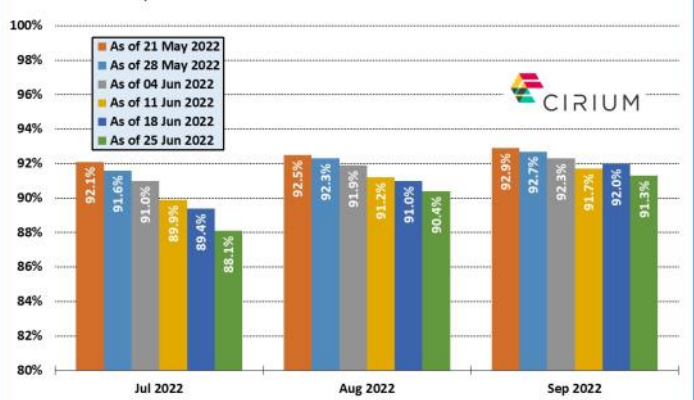

AIR SERVICE ONE
NEWS - DATA - ANALYSIS

Last week in Europe

19 June 2022 - 25 June 2022

July capacity cuts made by Europe's top 20 airlines

Capacity cut from European airports between 18 June and 25 June 2022

ANKER REPORT

European capacity in 2022

Planned monthly seat capacity as % of 2019 figure by date

ANKER REPORT

New European Routes Database (NERD)