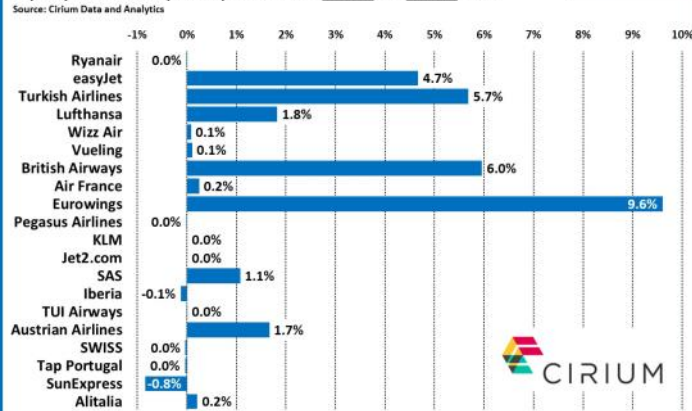

AIR SERVICE ONE
NEWS - DATA - ANALYSIS

Last week in Europe

19 June 2022 - 25 June 2022

July capacity cuts made by Europe's top 20 airlines

Capacity cut from European airports between 18 June and 25 June 2022

ANKER REPORT

European capacity in 2022

Planned monthly seat capacity as % of 2019 figure by date

ANKER REPORT