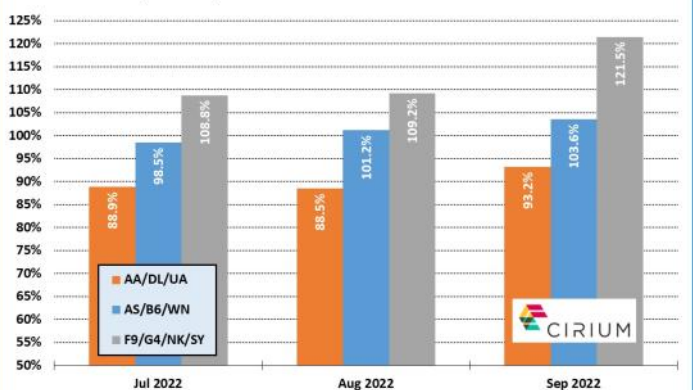

US airline capacity in 2022

Planned monthly seat capacity as % of 2019 figure by airline grouping and month

The ANKER Report North American New Routes Database (NAMNERD)