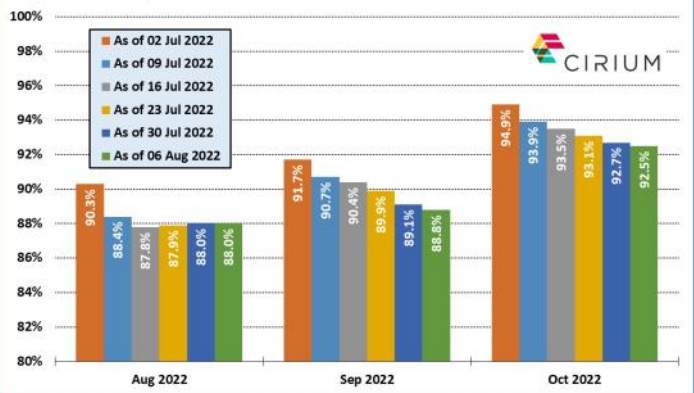

AIR SERVICE ONE
NEWS - DATA - ANALYSIS

Last week in Europe

31 July 2022 - 6 August 2022

Between Sunday 31 July and Saturday 6 August, we have identified:

- 21 new routes involving at least one European airport, operated by nine airlines involving 32 airports.
- Wizz Air launched the most new routes with eight. Then came Eurowings Discover with six.
- 9 (43%) were already served by other carriers, 12 (57%) were not.
- 20 countries involved including several non-European (Algeria, Canada, India, Saudi Arabia and US).
- Average weekly frequency of new services: 2.62 (last week: 2.55)
- Average sector length of new services: 2,081km (last week: 1,415km). This week, the longest new route was Eurowings Discover's Frankfurt to Calgary service at 7,551km. Widerøe's Berlevag to Vardoe was the shortest at 95km.
- Airports in Germany welcomed the most, new services, with seven, followed by Romania with five, and Greece and Poland each with four.
- Among airports Munich had five new airline routes followed by Cluj-Napoca with four and Wroclaw with three.

European capacity in 2022

Planned monthly seat capacity as % of 2019 figure by date
Source: Cirium Data and Analytics