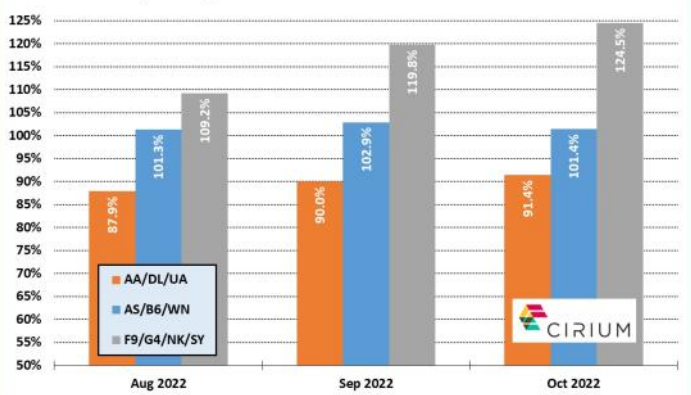

US airline capacity in 2022

Planned monthly seat capacity as % of 2019 figure by airline grouping and month