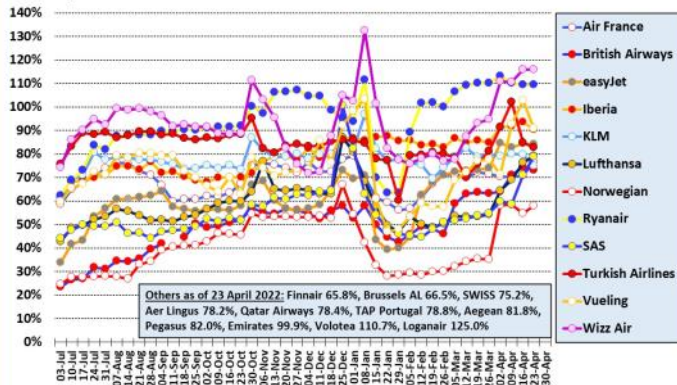

AIR SERVICE ONE
NEWS - DATA - ANALYSIS

Last week in Europe

17 April 2022 - 23 April 2022

Major European airlines in 2021/22 (to 23 Apr 22)

Percent of flights versus same period in 2019 - weekly moving average

Source: Analysis of Eurocontrol data

ANKER REPORT

European capacity in 2022

Planned monthly seat capacity as % of 2019 figure by date

Source: Cirium Data and Analytics

ANKER REPORT

New European Routes Database (NERD)