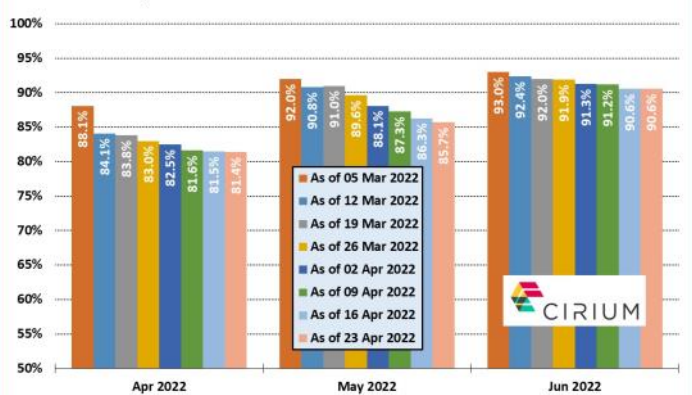

AIR SERVICE ONE
NEWS - DATA - ANALYSIS

Last week in Europe

17 April 2022 - 23 April 2022

Major European airlines in 2021/22 (to 23 Apr 22)

Percent of flights versus same period in 2019 - weekly moving average

Source: Analysis of Eurocontrol data

ANKER REPORT

European capacity in 2022

Planned monthly seat capacity as % of 2019 figure by date

Source: Cirium Data and Analytics

ANKER REPORT

New European Routes Database (NERD)